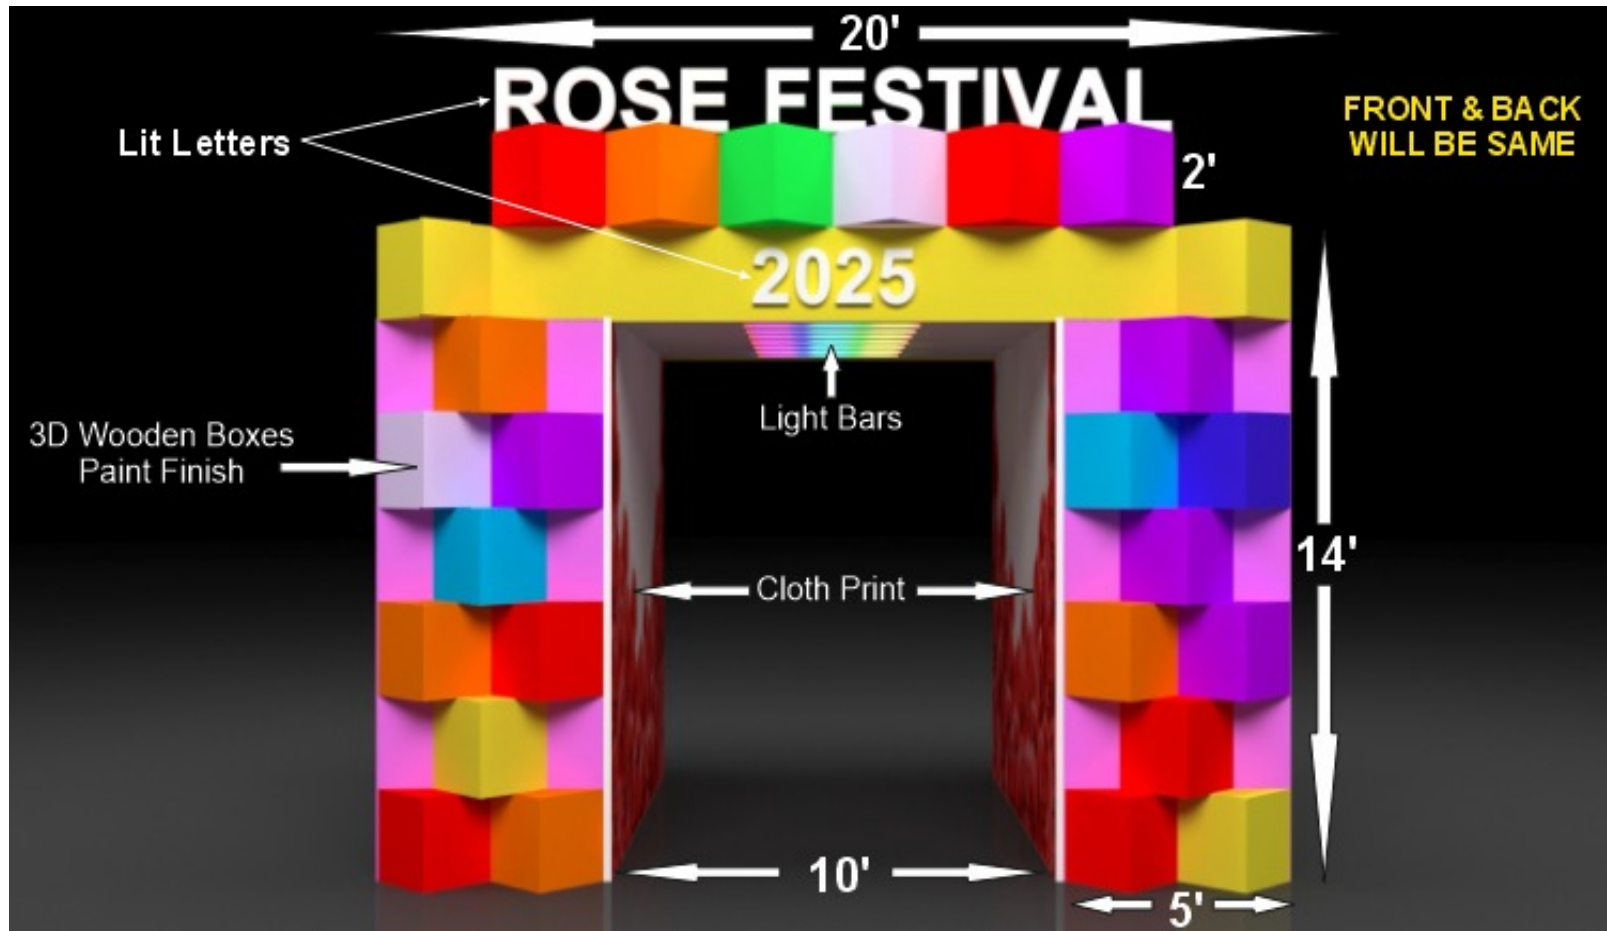

FRONT GATE

MAIN STAGE

DESIGNER STALL

VIP GATE

600-700 Nos. PROPS/DECORATIVE ITEMS