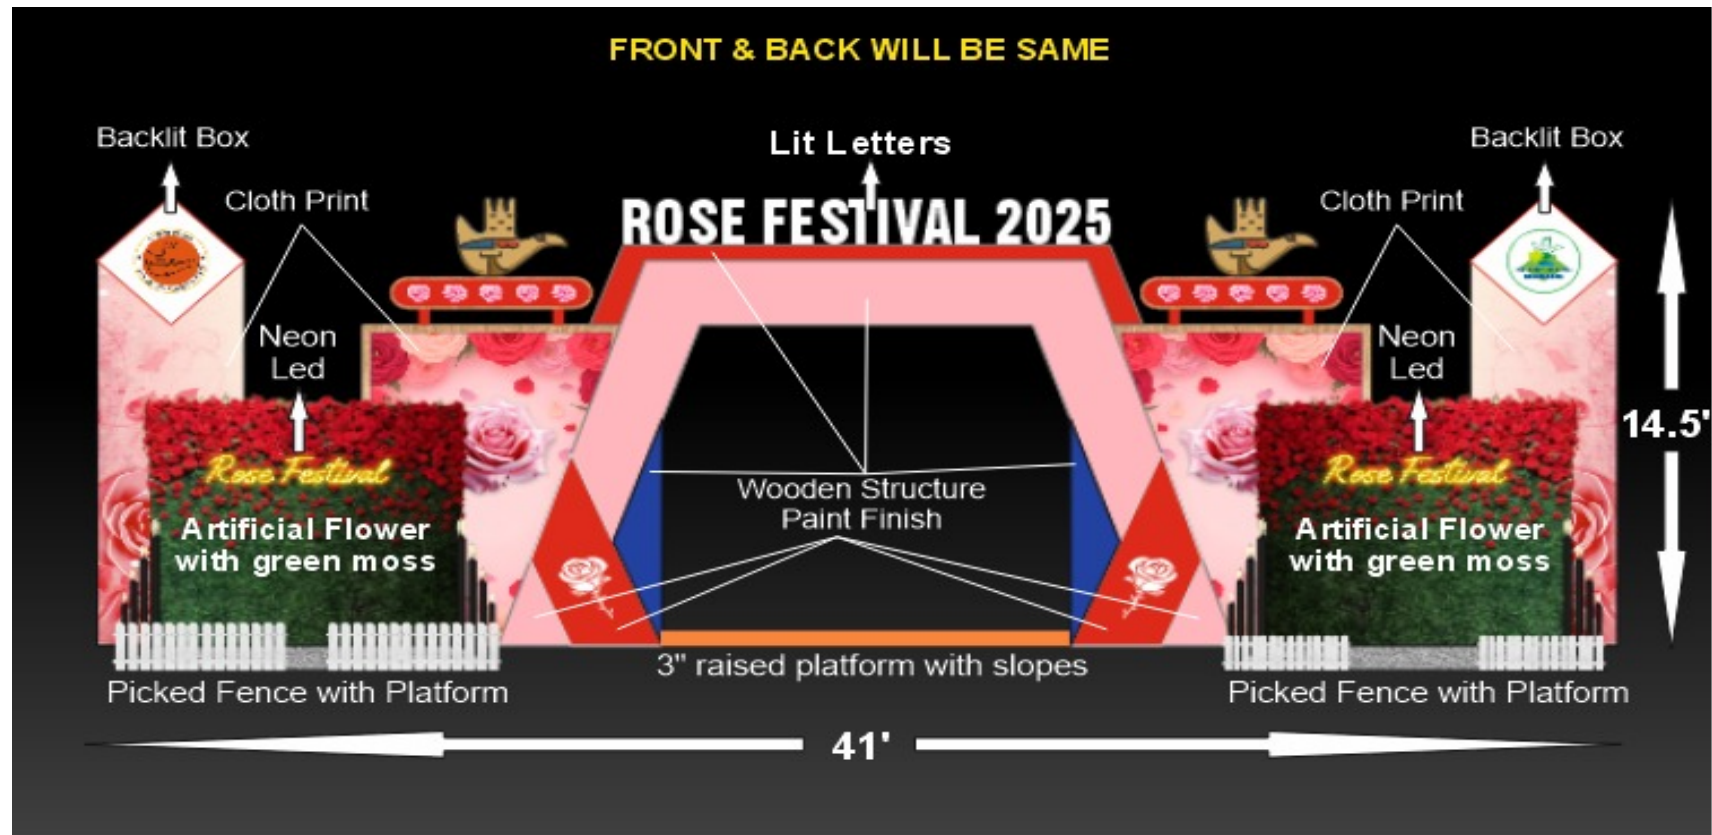

FRONT GATE

MAIN STAGE

DESIGNER STALL

VIP GATE

600-700 Nos. PROPS/DECORATIVE ITEMS